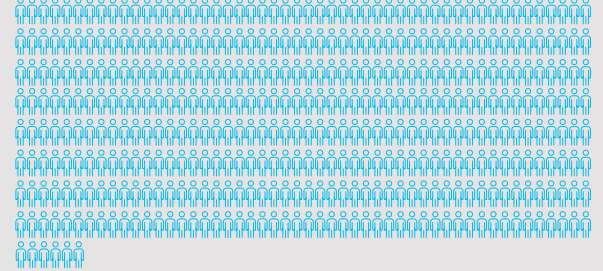

★ THE POWER OF SOCIAL DISTANCING

NOW

1 PERSON

INFECTS

5 DAYS

2.5 PEOPLE INFECTED

30 DAYS

406 PEOPLE INFECTED

50% LESS EXPOSURE

1 PERSON

INFECTS

5 DAYS

1.25 PEOPLE INFECTED

30 DAYS

15 PEOPLE INFECTED

75% LESS EXPOSURE

1 PERSON

INFECTS

5 DAYS

.625 PEOPLE INFECTED

30 DAYS

2.5 PEOPLE INFECTED